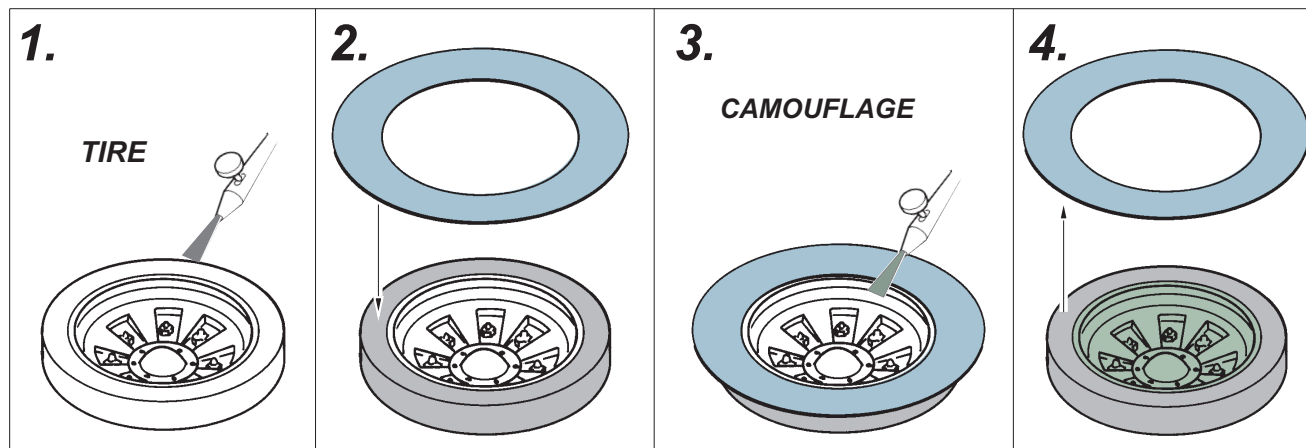

eduard
Express Mask

M-7 Priest wheel mask

A die-cut mask for accurate painting for Tamiya kit
Academy *scale 1/35 KIT*

XT 150

A
KIT PARTS:
A14

B
KIT PARTS:
A14