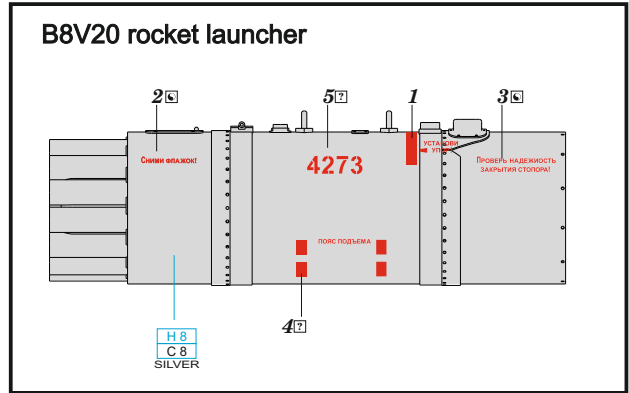

BEST BRASS RESIN AROUND!