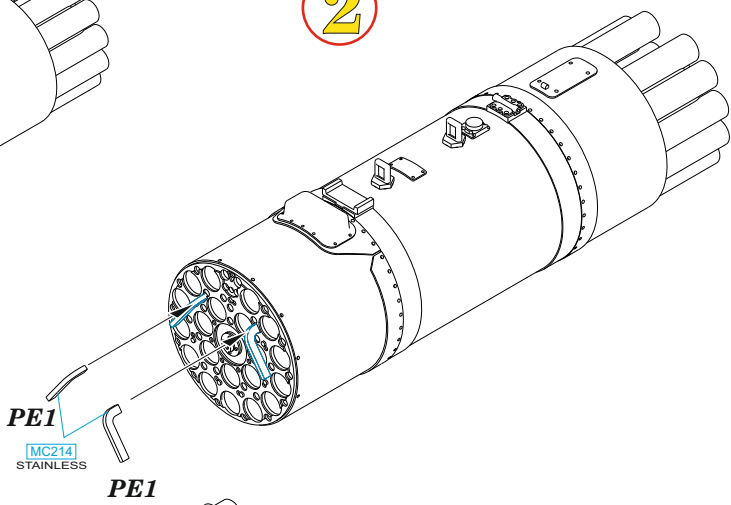

648 575 B8V20 rocket launcher

648 575 B8V20 rocket launcher 1/48

R8 4pcs. R9 8pcs.

1/48 scale

COLOURS			
GSI Creos (GUNZE)			
AQUEOUS	Mr.COLOR		
[H 8]	[C 8]	SILVER	

Mr.METAL COLOR	
[MC214]	STAINLESS

This product contains metal and resin detail parts for upgrading scale plastic models. When selecting this set make sure that it is for the kit mentioned in product name as these sets are made specifically for that kit. When upgrading the model some cutting or corrections may be necessary for parts to fit accurately. **WARNING!** This set contains small and sharp parts. Work carefully in a ventilated and well-lit room. Safety glasses are recommended. This product is not suitable for children below 14 years of age.

435 21 Obrnice 170
Czech Republic

www.eduard.com

14,95

BEST BRASS RESIN AROUND!

1

2

3

	REMOVE ODSTRANIT		BEND OHNOUT
	GRIND OBROUSIT		OPTION VOLBA
	DRILL HOLE VRTAT OTVOR		REPLACE NAHRADIT
	SYMMETRICAL ASSEMBLY SYMETRICKÁ MONTÁŽ		
	SCRIBE THE PANEL AND HOLES RYTI		
	REVERSE SIDE OTOČIT		